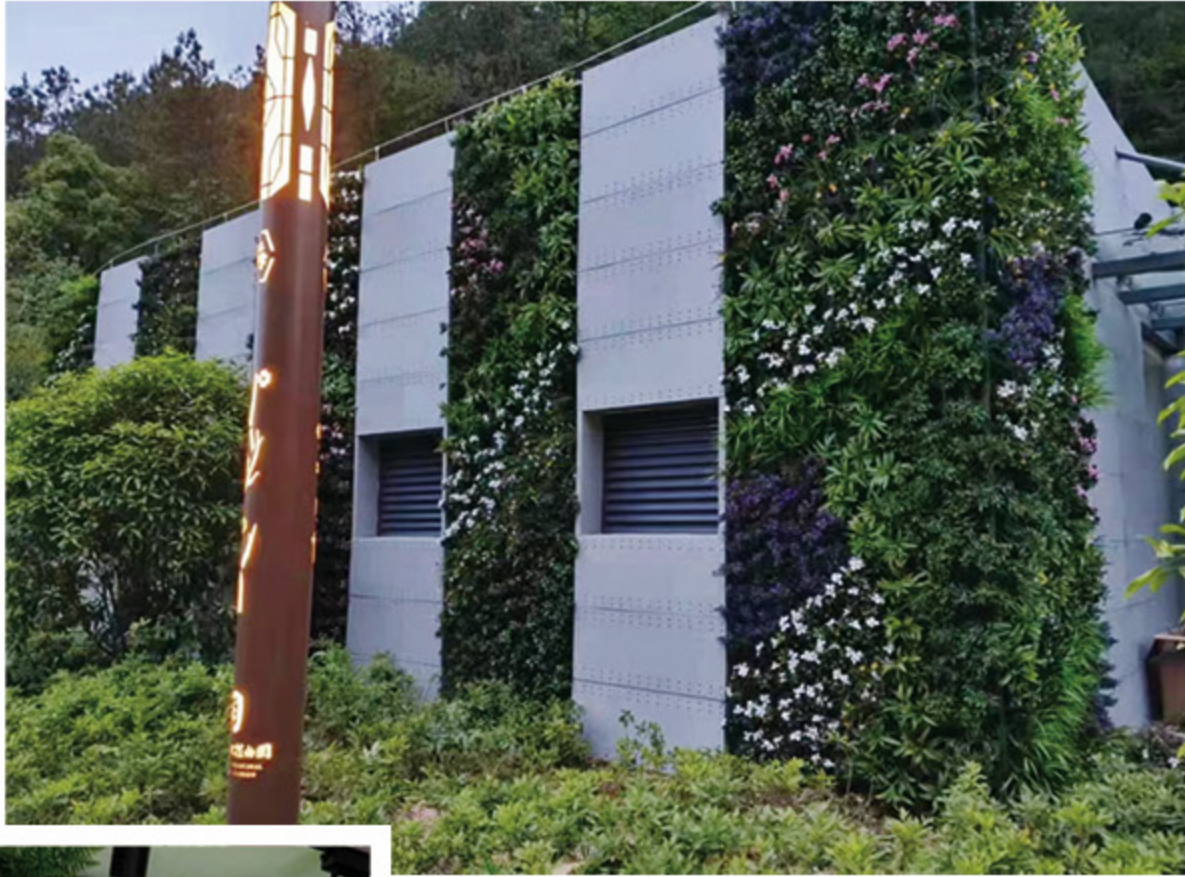

MZ198017B

PRODUCT FEATURE

- Weather and UV resistant
- Suitable for indoor/outdoor use
- Maintenance free
- Brighten up walls and trellises
- Super convenient, can be hung anywhere

MZ187013A
SIZE: 24.5CM